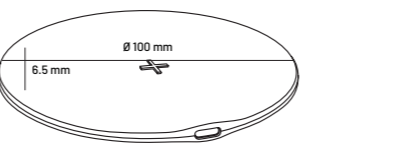

FIXED SLIMPAD – USER MANUAL

INSTRUCTIONS FOR USE